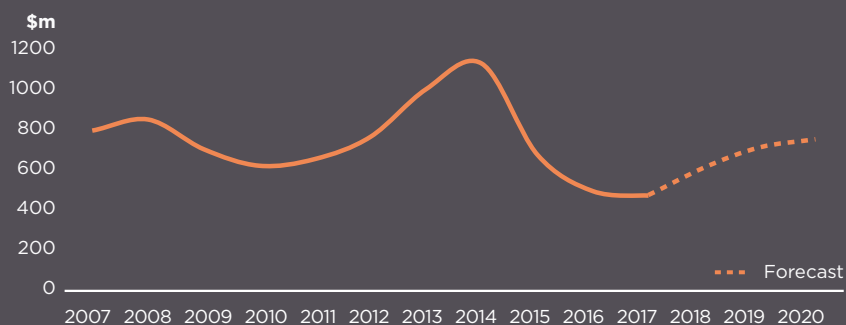

Regional Profile 2017-18

Central

The recent decline in construction activity is expected to end over the next 12 months, with a period of modest growth forecast to 2020. A strong surplus of workers is also forecast, which will ensure an adequate supply of labour to fulfil the region's forward book of work.

1.4%

average annual population growth

247,400

population

5.7%

unemployment rate

9,400

construction workers

Workforce Outlook

Source: NIEIR

Sectors in Focus for Central Queensland 2017-18

RESIDENTIAL

COMMERCIAL

CIVIL

Activity - Residential

11%
of overall activity

--- Forecast

Source: NIEIR

Activity - Commercial

4%
of overall activity

--- Forecast

Source: NIEIR

Activity - Engineering

85%
of overall activity