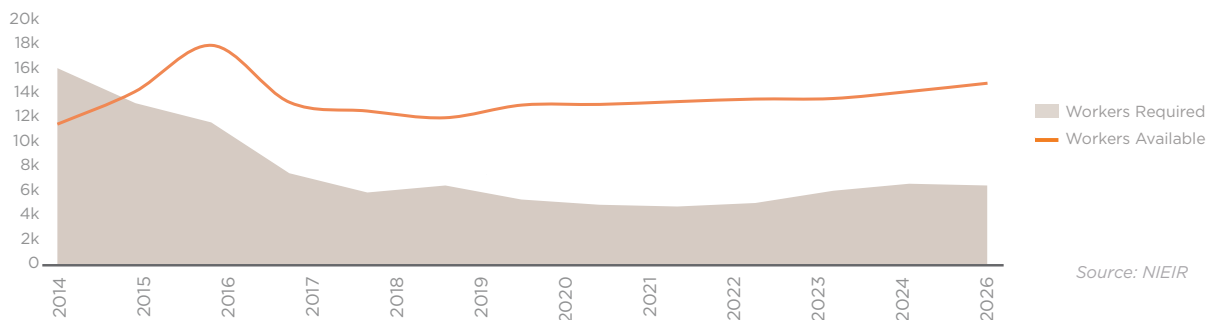

Workforce Outlook