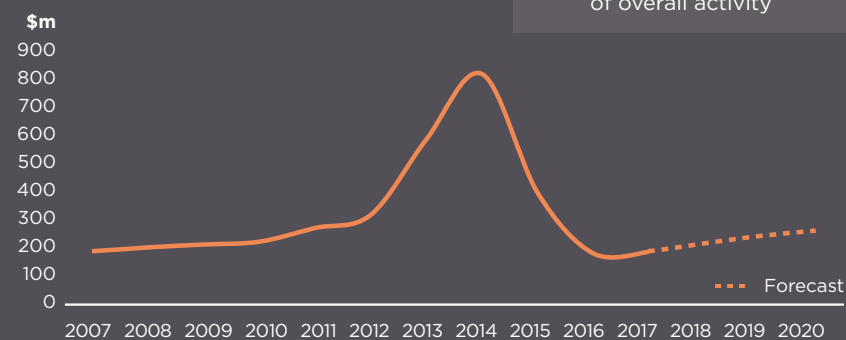

Regional Profile 2017-18

Central

The recent decline in construction activity is expected to end over the next 12 months, with a period of modest growth forecast to 2020. A strong surplus of workers is also forecast, which will ensure an adequate supply of labour to fulfil the region's forward book of work.

1.4%

average annual population growth

247,400

population

5.7%

unemployment rate

9,400

construction workers

Workforce Outlook

Source: NIEIR

Sectors in Focus for Central Queensland 2017-18

RESIDENTIAL

COMMERCIAL

CIVIL

Activity - Residential

11%
of overall activity

--- Forecast

Source: NIEIR

Activity - Commercial

4%
of overall activity

--- Forecast

Source: NIEIR

Activity - Engineering

85%
of overall activity