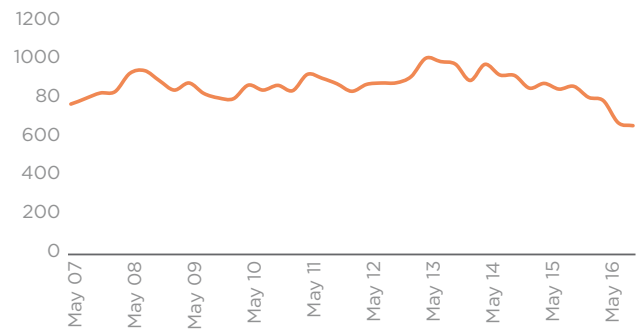

Apprentices in Training