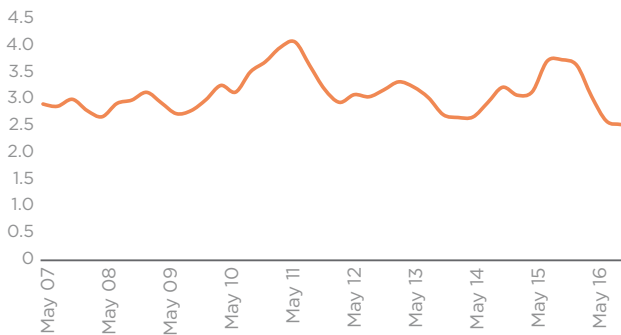

Apprentices per 100 Workers