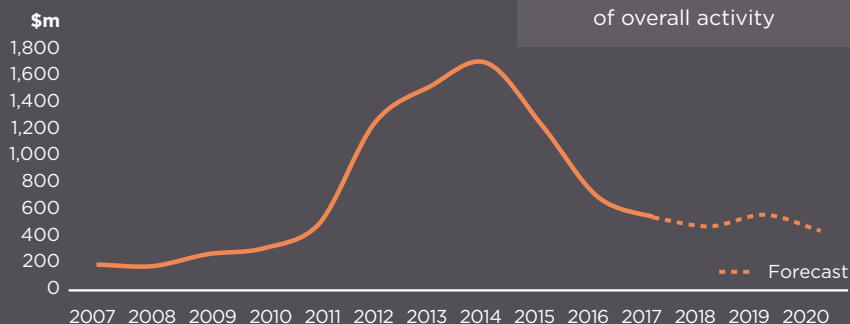

Regional Profile 2017-18

Central

The recent decline in construction activity is expected to end over the next 12 months, with a period of modest growth forecast to 2020. A strong surplus of workers is also forecast, which will ensure an adequate supply of labour to fulfil the region's forward book of work.

--- Forecast

Source: NIEIR

Activity - Commercial

4%
of overall activity

--- Forecast

Source: NIEIR

Activity - Engineering

85%
of overall activity